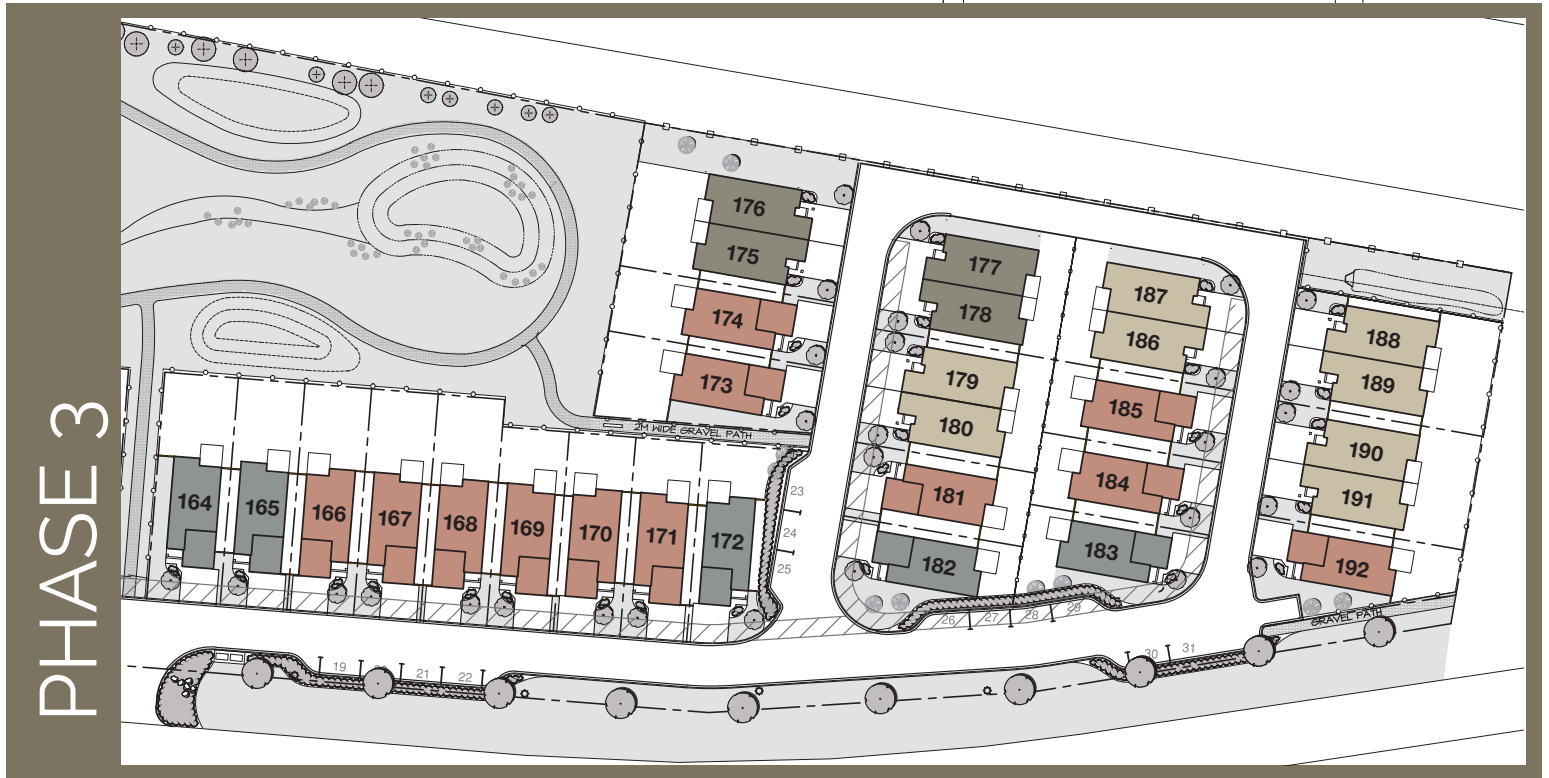

SITE PLAN

theburrowskamloops.com

LEGEND

- Single Family, Basement Entry
- Single Family, Level Entry
- Duplex, Basement Entry
- Duplex, Level Entry

Mike Mitchell mikemitchell@royallepage.ca

IN THE INTEREST OF MAINTAINING THE STANDARD OF THIS PROJECT, FULCRUM DEVELOPMENT RESERVES THE RIGHT TO MAKE MODIFICATIONS AND CHANGES. SIZES AND/OR DIMENSIONS MAY VARY FROM THE ACTUAL SURVEY. MEASUREMENTS ARE APPROXIMATE AND SHOULD BE VERIFIED.