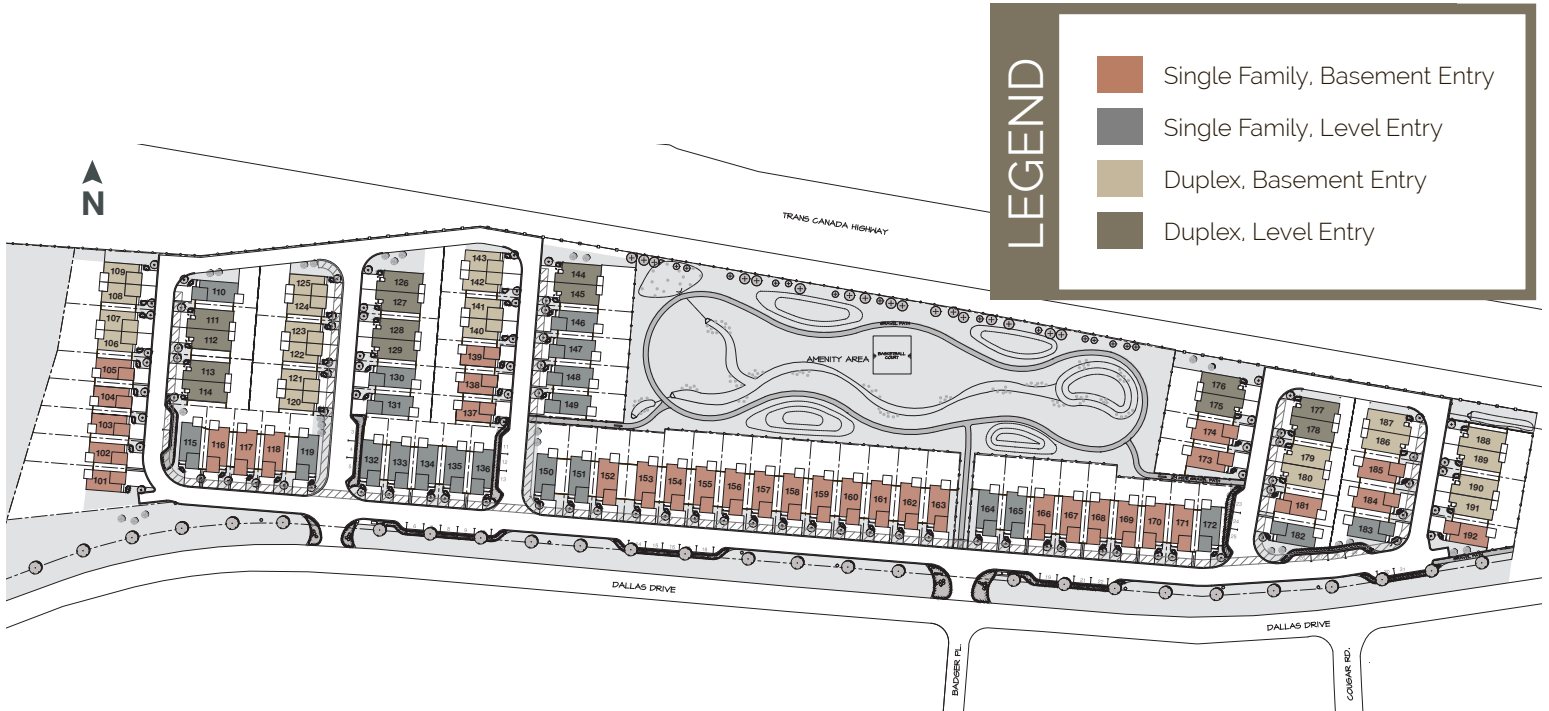

SITE PLAN

theburrowskamloops.com

LEGEND

- Single Family, Basement Entry
- Single Family, Level Entry
- Duplex, Basement Entry
- Duplex, Level Entry

Mike Mitchell mikemitchell@royallepage.ca

IN THE INTEREST OF MAINTAINING THE STANDARD OF THIS PROJECT, FULCRUM DEVELOPMENT RESERVES THE RIGHT TO MAKE MODIFICATIONS AND CHANGES. SIZES AND/OR DIMENSIONS MAY VARY FROM THE ACTUAL SURVEY. MEASUREMENTS ARE APPROXIMATE AND SHOULD BE VERIFIED.